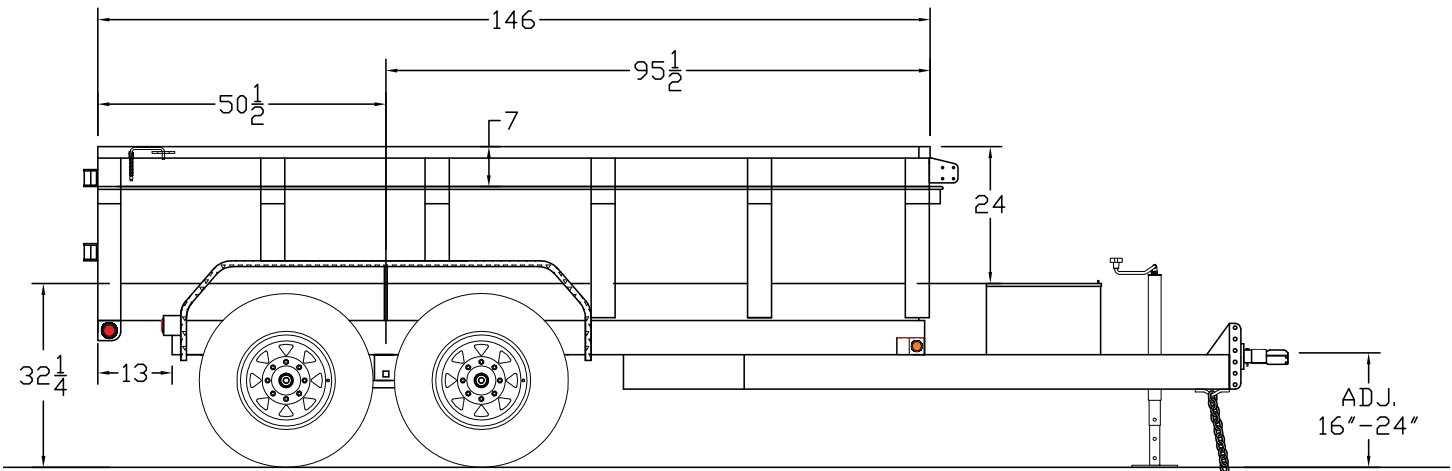

# 12LP Tandem Axle Low Profile Dump

<b>G.V.W.R.</b>	12,000#	<b>AXLES</b>	Two 6,000# EZ Lube w/Elec. Brake
<b>G.A.W.R. (Ea. Axle)</b>	6,000#	<b>SUSPENSION</b>	Multi-Leaf Slipper Spring w/Equalizer
<b>COUPLER</b>	2-5/16" Adjustable Forged	<b>TIRE</b>	ST235/80 D-16 Load Range E
<b>SAFETY CHAINS</b>	1/4" Grd. 70 w/Safety Latch Hook (2 each)	<b>WHEEL</b>	16 x 6 White Spoke 8 Bolt
<b>JACKS</b>	7K TW Drop Leg (Bolted On)	<b>FLOOR</b>	10 Gauge Smooth Steel
<b>TONGUE</b>	6" Channel Fold Back	<b>LIGHTS</b>	D.O.T. Stop, Tail, Turn & Clearance
<b>FRAME</b>	6" Channel	<b>ELEC. PLUG</b>	7-Way RV
<b>CROSSMEMBERS</b>	4", 13# I-Beam	<b>FINISH (Prep)</b>	Steel is Cleaned to Ensure a Professional Smooth Finish.
<b>BED CROSSMEMBERS</b>	2" x 2" Square Tubing	<b>FINISH</b>	Superior Quality Finish is Applied with Pin-Stripping for a Highly Decorative and Protective Finish.
<b>BED LONG SILS</b>	4" Channel		
<b>BED SIDE RAILS</b>	6-1/2" Formed Angle		
<b>FENDERS</b>	Double Sq Broke Diamond Plate		

### Standard Features

- Safety Chains Attached w/Cold Rolled Eyelets
- Enclosed Pump & Battery Box Mounted in Front of Bed
- Lockable Control Unit
- 24", 12 Ga. Sides w/Formed Channel Supports
- Modular Sealed Wiring Harness
- 10 Ga. Floor
- 1/2" Tie Rail on all 4 Sides
- Stake Pockets (Sides & Front)
- Tarp Brackets
- 4-5/8" D-Rings Inside Bed
- Self Contained Electric/Hydraulic
- Scissor Lift
- 45 Degree Dump Angle
- Cambered EZ Lube Axles
- Complete Break-A-Way System w/ Charge Line
- Double Rear Gates w/Cam Latch
- Grommet Mount Sealed Lighting

MODEL#	DESCRIPTION
12LP-12	78" x 12' Low Profile Tandem Axle Dump

### TRAILER WEIGHTS & CAPACITIES

LENGTH	EMPTY WEIGHT	PAYLOAD	BOX CAPACITY
12'	3,600#	8,400#	5.7 Cubic Yards