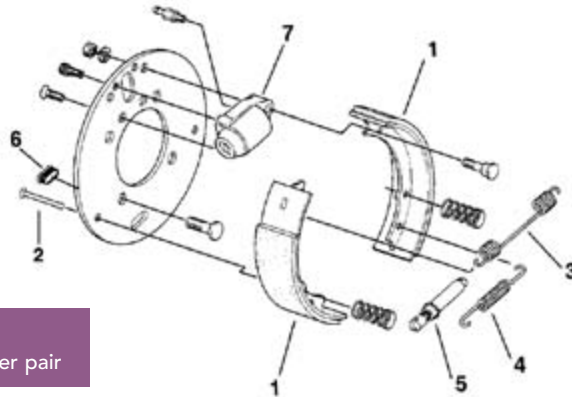

Dexter 7" x 1 3/4" Hydraulic Brake Assembly

- Single-Servo
- Capacity: 2,500 lbs. per pair

BRAKE
ASSEMBLIES

Dexter 7" x 1 3/4" Hydraulic Brake Assemblies

PART NO.	REF. NO.	DESCRIPTION
23-398	174010	LEFT BRAKE, 2.5K (SHOWN IN PHOTO)
23-399	174210	RIGHT BRAKE, 2.5K

Replacement Parts

PART NO.	REF. NO.	DESCRIPTION	ITEM
BP04-050	204700	SHOE & LINING (1 WHEEL)	1
49-14	211501	SHOE HOLD DOWN PIN	2
46-126	215905	SHOE RETURN SPRING	3
BP08-045	219700	ADJUSTER SPRING	4
BP10-045	222100	ADJUSTER	5
BP10-220	225100	ADJUSTER DUST PLUG	6
54-80-3	233105	WHEEL CYLINDER, LEFT HAND	7
54-80-4	233151	WHEEL CYLINDER, RIGHT HAND	7

Atwood 7" x 1 3/4" Hydraulic

- Single Servo
- Capacity: 2,500 lbs. per pair
- After 1985, this brake was redesigned to use a different wheel cylinder. The old style had a D-shape opening for the wheel cylinder; the new style has a round opening.

Atwood 7" x 1 3/4" Hydraulic Brake Replacement Parts

PART NO.	REF. NO.	DESCRIPTION	ITEM
BP04-060	204800	SHOE & LINING (1 WHEEL)	1
BP08-050	219800	ADJUSTER SPRING	2

10" x 2 1/4" Hydraulic

Standard Single-Servo