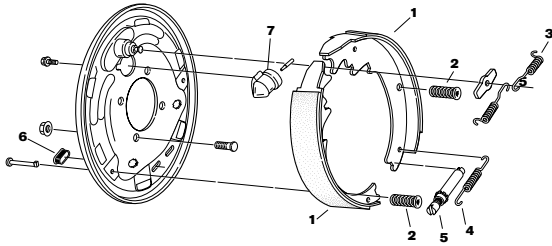

Replacement Parts

PART NO.	REF. NO.	DESCRIPTION	ITEM
BP04-050	204700	SHOE & LINING (1 WHEEL)	1
49-14	211501	SHOE HOLD DOWN PIN	2
46-126	215905	SHOE RETURN SPRING	3
BP08-045	219700	ADJUSTER SPRING	4
BP10-045	222100	ADJUSTER	5
BP10-220	225100	ADJUSTER DUST PLUG	6
54-80-3	233105	WHEEL CYLINDER, LEFT HAND	7
54-80-4	233151	WHEEL CYLINDER, RIGHT HAND	7

Atwood 7" x 1 3/4" Hydraulic

- Single Servo
- Capacity: 2,500 lbs. per pair
- After 1985, this brake was redesigned to use a different wheel cylinder. The old style had a D-shape opening for the wheel cylinder; the new style has a round opening.

Atwood 7" x 1 3/4" Hydraulic Brake Replacement Parts

PART NO.	REF. NO.	DESCRIPTION	ITEM
BP04-060	204800	SHOE & LINING (1 WHEEL)	1
BP08-050	219800	ADJUSTER SPRING	2

10" x 2 1/4" Hydraulic

Standard Single-Servo

Dexter Free-backing

Demco Free-backing

BRAKE
ASSEMBLIES

Single-Servo

Free-Backing

10" x 2 1/4" Hydraulic Brake Assemblies

* Single-Servo * Capacity: 3,500 lbs. per pair
 * Choose from Standard Single-Servo or Free-Backing versions