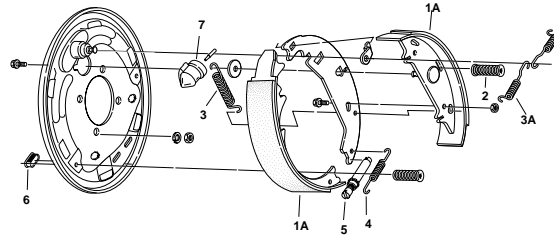

Atwood 7" x 1 3/4" Hydraulic

- Single Servo
- Capacity: 2,500 lbs. per pair
- After 1985, this brake was redesigned to use a different wheel cylinder. The old style had a D-shape opening for the wheel cylinder; the new style has a round opening.

Atwood 7" x 1 3/4" Hydraulic Brake Replacement Parts

PART NO.	REF. NO.	DESCRIPTION	ITEM
BP04-060	204800	SHOE & LINING (1 WHEEL)	1
BP08-050	219800	ADJUSTER SPRING	2

10" x 2 1/4" Hydraulic

Standard Single-Servo

Dexter Free-backing

Demco Free-backing

BRAKE
ASSEMBLIES

Single-Servo

Free-Backing

10" x 2 1/4" Hydraulic Brake Assemblies

* Single-Servo * Capacity: 3,500 lbs. per pair
 * Choose from Standard Single-Servo or Free-Backing versions

PART NO.	REF. NO.	DESCRIPTION
18787	174400	RIGHT BRAKE - DEMCO, GALVANIZED
18788	174500	LEFT BRAKE - DEMCO, GALVANIZED
23-312	174625	LEFT BRAKE - DEXTER (SHOWN IN PHOTO)
23-313	174650	RIGHT BRAKE - DEXTER
40715	175100	RIGHT BRAKE, FREE-BACKING - DEMCO, GALVANIZED (SHOWN IN PHOTO)
40716	175150	LEFT BRAKE, FREE-BACKING - DEMCO, GALVANIZED
23-344	175200	LEFT BRAKE, FREE-BACKING - DEXTER (SHOWN IN PHOTO)
23-345	175250	RIGHT BRAKE, FREE-BACKING - DEXTER