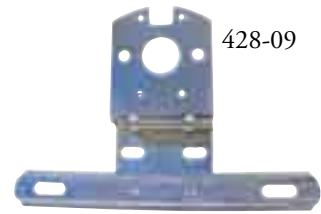

Bulbs

These long life 12-volt Bulbs are replacement bulbs for our Clearance, Combination, License and Utility/Interior Lights. Ten per box.

PART NO.	REF. NO.	DESCRIPTION
67	449800	SINGLE FILAMENT BULB USED IN MOST LICENSE PLATE LIGHTS
193	449900	SINGLE FILAMENT PUSH-IN TYPE BULB, HEAVY DUTY VERSION OF 194
194	450000	SINGLE FILAMENT PUSH-IN TYPE BULB USED IN MANY CLEARANCE LIGHTS
1141	450200	SINGLE FILAMENT BULB USED FOR MANY UTILITY & INTERIOR LIGHTS
1157	450400	DOUBLE FILAMENT BULB USED IN STOP, TURN & COMBINATION LIGHTS
1895	450600	SINGLE FILAMENT BULB USED IN MOST CLEARANCE LIGHTS

Taillight Guards

Metal light guards provide added protection for various kinds of lights. Mounts with two screws (not included).

PART NO.	REF. NO.	DESCRIPTION	FINISH
LG440	442460	METAL GUARD FOR 440 LIGHTS	PRIMER
LG428	442450	METAL GUARD FOR 428 LIGHTS	PRIMER

Lighting Accessories

142-49

BK-45BB

510-9

428-09

TLB-1

PART NO.	REF. NO.	DESCRIPTION	MATERIAL	APPLICATION
142-49	426600	REPLACEMENT PLUG	2-WIRE	142, 143, 146 & 439K SERIES
431-491	436400	REPLACEMENT PLUG	3-WIRE	426 & 427 SERIES
428-09	441400	LICENSE BRACKET	ZINC PLATED STEEL	ALL PETERSON TAILLIGHTS
440-09	441600	LICENSE BRACKET	BLACK PLASTIC	ALL PETERSON TAILLIGHTS
BLP1	441650	LICENSE PLATE BEZEL W/O LIGHT, BLACK		
BLPL1	441675	LICENSE PLATE BEZEL W/ LIGHT, BLACK		
510-9	441800	TAILLIGHT BRACKET	BLACK STEEL	ALL PETERSON TAILLIGHTS
BK-45BB	442210	TAILLIGHT BRACKET, BLACK STEEL		ALL 4" ROUND LIGHTS
BK-70BB	442250	TAILLIGHT BRACKET, BLACK STEEL		ALL 6" OVAL LIGHTS
TLB-1	442300	TAILLIGHT BRACKET	12GA STEEL	2-STUD MNT TAILLIGHTS
106-09	442400	METAL GUARD FOR CLEARANCE LIGHTS, CHROME		
410-21	447800	REPLACEMENT RETAINING SNAP-RING		425 & 413 SERIES
413-07	451000	REPLACEMENT PIGTAIL	2-10" WIRES	410-2, 428 & 413 SERIES
A49PB	451120	REPLACEMENT PLUG	2-WIRE	2" & 2 1/2" CLR/MRKR LIGHTS
LP-10SB	451150	LICENSE BRACKET, BLACK POLYMER		
LP15SB	451153	LICENSE BRACKET, STEEL ZINC PLATED		

BLPL1

BLP1: w/o light

431-491

106-09